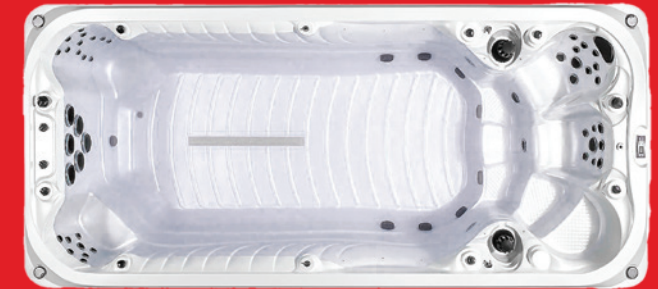

Thermals™

Swim Spa Range LUSSO

FEATURED JETS

- 45 Total Jets
- 6 x 7.5 inch Jets
- 3 x 5 inch Jets
- 6 x 3.5 inch Jets
- 30 x 2.5 inch Jets

FEATURES

People	6	Insulation	R10
Dimensions	5980 x 2280 x 1630 mm	Electrical Supply	2 x 32 amp
Seat layout	4 seats + 2 Loungers	Pumps	2 x 2 HP + 1 x 3 HP
LED Lighting	✓	Circulation Pump	1 x 1 HP + 1 x 0.35
Music	Bluetooth	Swimming Pump	3 x 3 HP
Ozone	✓	Filter	SSW50L x 3

ACRYLIC COLOUR

Sterling Silver

CABINET COLOUR

Grey

FEATURES

People	4	Insulation	R10
Dimensions	5280 x 2280 x 1500 mm	Electrical Supply	40 amp
Seat layout	4 seats	Pumps	1 x 2 HP
LED Lighting	✓	Circulation Pump	1 x 1 HP
Music	Bluetooth	Swimming Pump	3 x 3 HP
Ozone	✓	Filter	SSW50L x 2

ACRYLIC COLOUR

Sterling Silver

CABINET COLOUR

Grey